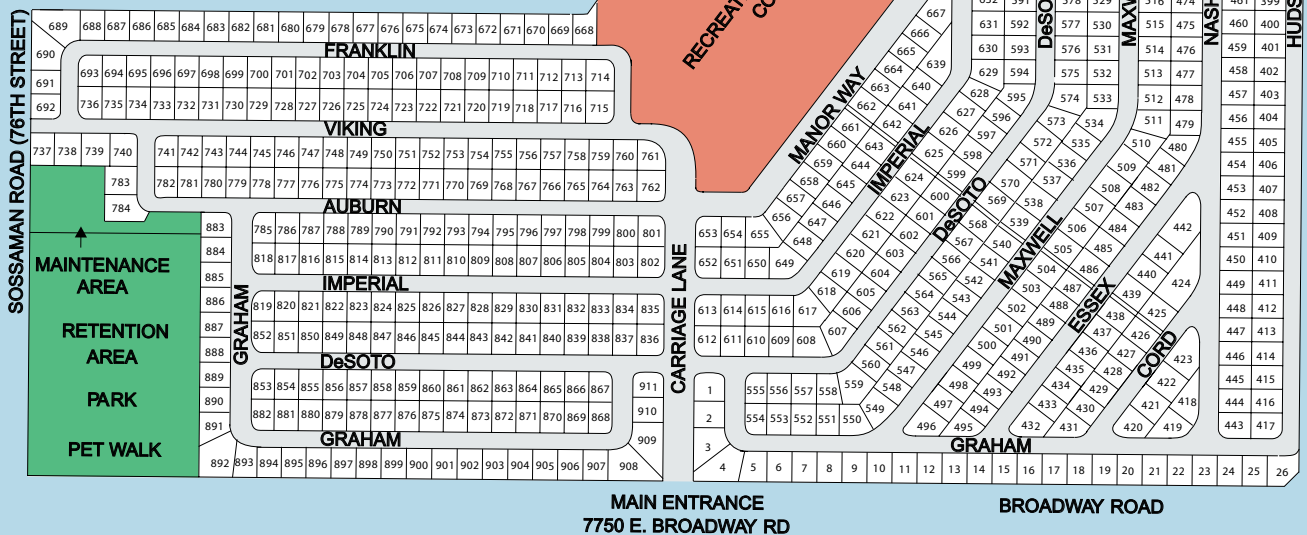

7750 East Broadway Road  
Mesa, Arizona 85208  
(480) 984-1111  
[www.carriagemanorrv.com](http://www.carriagemanorrv.com)

# Pride in Land Ownership

SOSSAMAN ROAD (76TH STREET)

PALO VERDE STREET (79TH PLACE)

MAIN ENTRANCE  
7750 E. BROADWAY RD

BROADWAY ROAD